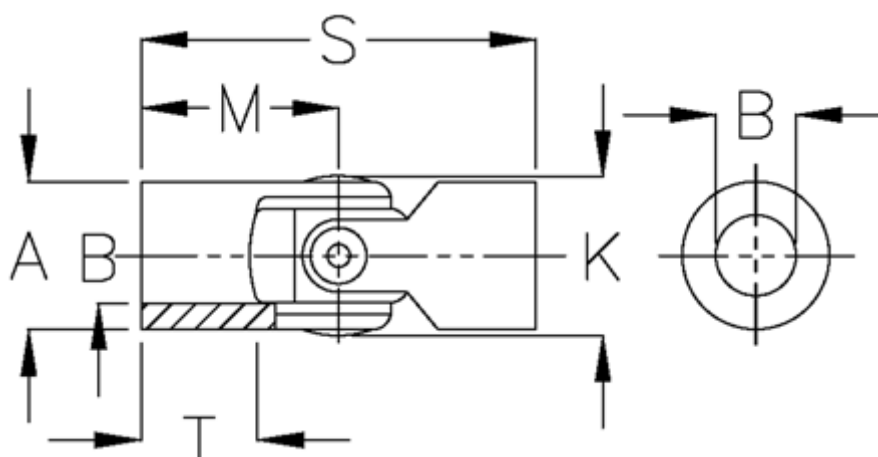

Article number: 07740410

Description: Single cross joint w/slide bearing
Short version, 0.740.410

Measures

A	= 40
B H7	= 20
K	= 42.0
M	= 41.0
MD max N m	= 160
s	= 82
T	= 21